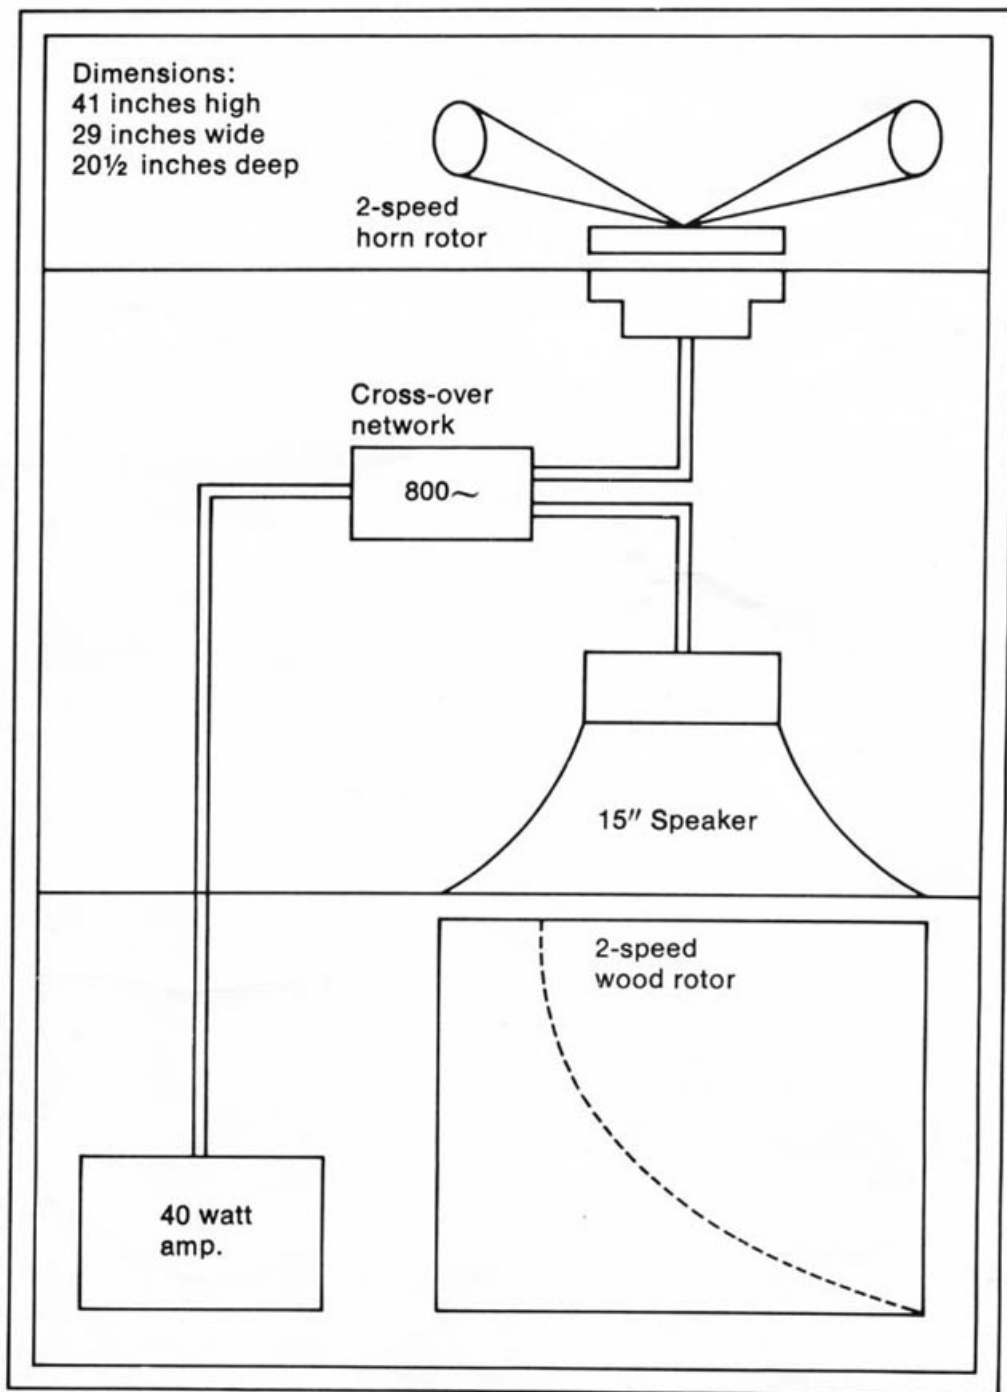

Leslie®
Speakers

122 & 122RV

Block diagram of function.

Leslie