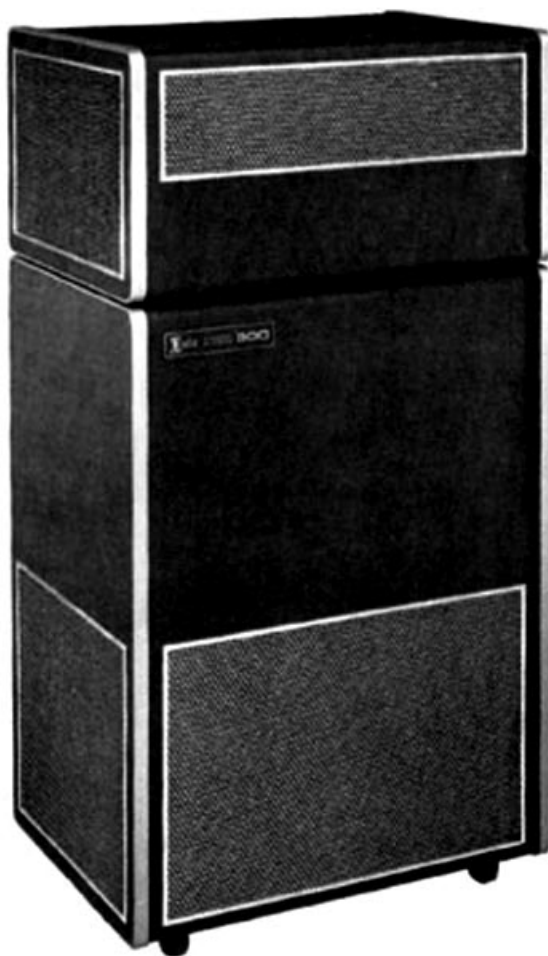

GREATER VERSATILITY. A single channel input is divided into three independent channels of amplification, each with its own speaker system. The treble and bass are electronically separated to achieve greater clarity and strength. The reverb has a unique Leslie tremolo generator that adds just the right amount of warmth, while retaining a bigness of sound and depth of tone. For combo instruments there's versatility another way, too. With a pre-amp it can simultaneously handle two single channel organs, or one guitar and one organ, or two guitars or any other amplified musical instrument.

A NEW DIMENSION OF SOUND COLOR. The taller size of this Leslie "Pro" speaker provides a larger resonant cavity, and hence a better, more exciting pedal bass.

PORTABILITY. This Leslie moves in style! The cabinet divides into two separate sections for easy handling. It is transistorized, thus resists shock and vibration. Convenient hidden recessed handles make it easy to lift. Quality casters on the bottom section make it easy to move. The handsome exterior is covered in the finest type luggage vinyl, reducing the chances for injury to the finish. So plug in and turn on. Today! These exciting new Leslie "Pro" speakers are now available from your nearest franchised Leslie dealer. After you hear the new "Pro," you'll never be satisfied with anything else!

leslie

Electro Music/CBS Musical Instruments,
A Division of Columbia Broadcasting System, Inc.
Bin 30, Arroyo Annex, Pasadena, California 91109.
Leslie is a Registered Trademark of CBS, Inc.